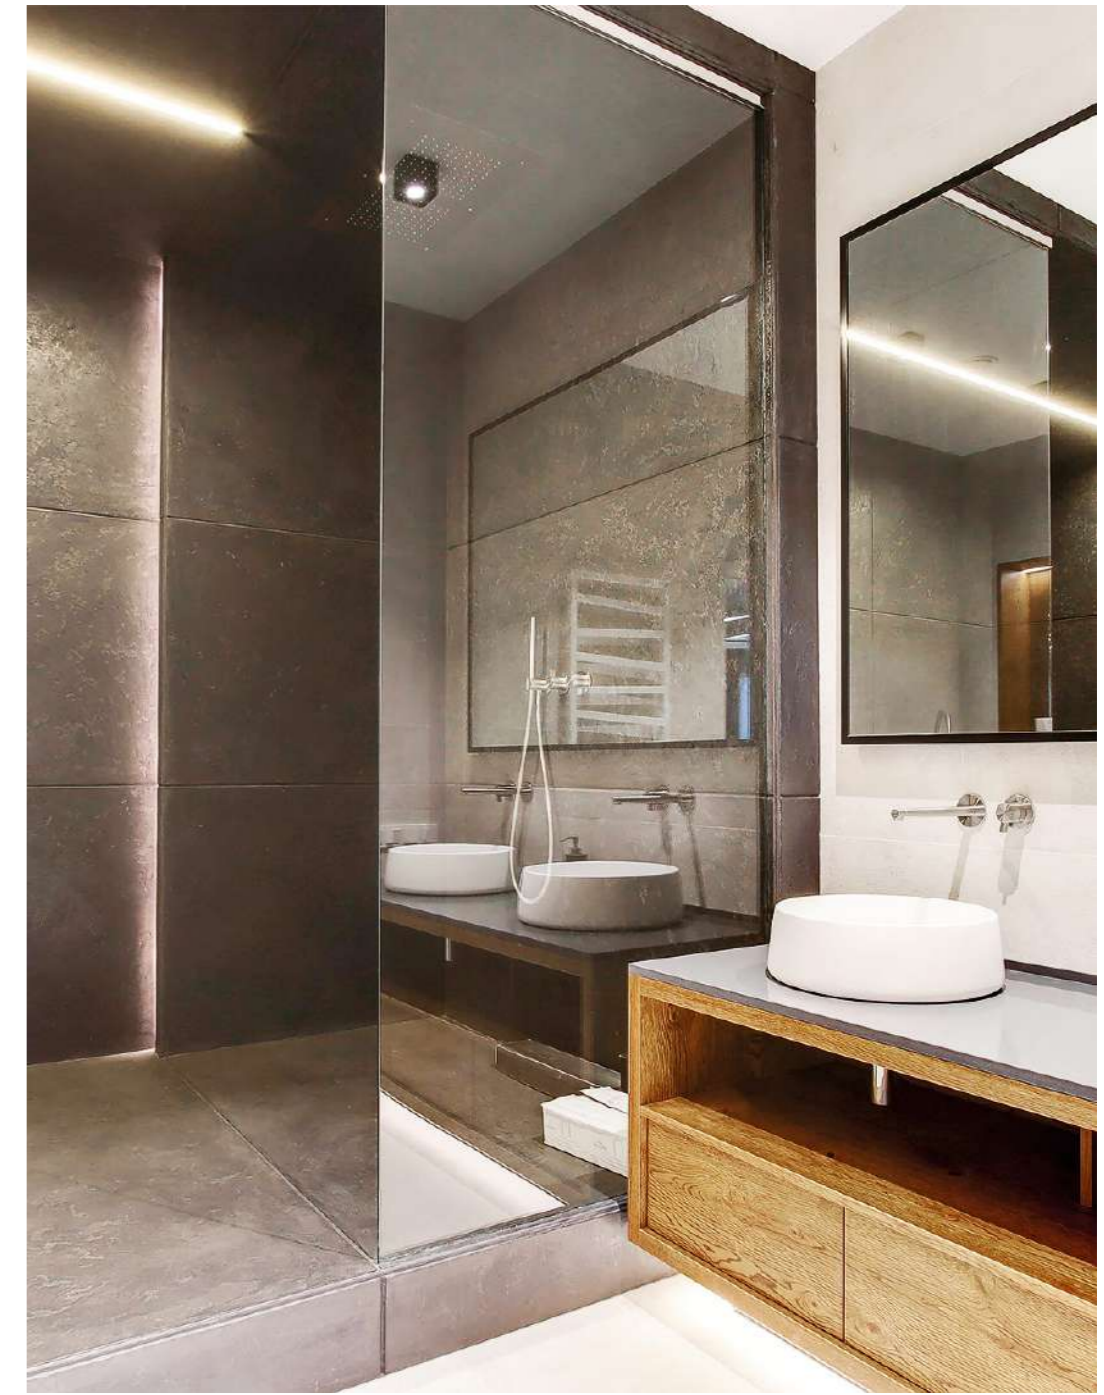

The bedrooms are designed in a calm colour palette, while thoughtfully arranged lighting adds depth and softness to the space. Contemporary bathrooms with premium materials continue the theme of refined sophistication. **A distinctive feature is the mini home cinema** on the second level, offering a unique leisure experience. The open terrace expands the living area, seamlessly connecting the interior with the surrounding environment.